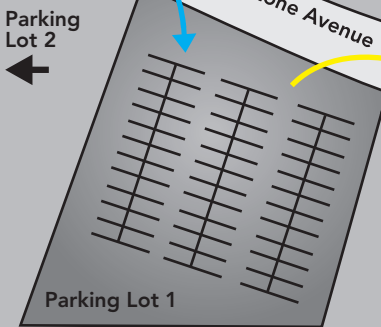

Main Street ←

Route 9 →

Middlesex Avenue ↓

- ★ Picnic Areas & Dock Rentals
- National Historic Landmark
- Zipline
- Wakeboard
- 12 & Under Area

- Scuba Discovery**
- Bus
  - ▲ Plane
  - Submerged Training Platform
  - Car
  - Boats

- Food**
- Food Shack**  
Chicken Tenders & Fries, Burgers & Dogs, Pulled Pork, Steak & Cheese, Dippin' Dots
- Pizza Shack**  
Brickoven Pizza, Monster Slushy, Candy, Waffles, Popcorn, Chips

Parking Lot 2 ←

Parking Lots 3 & 4 →