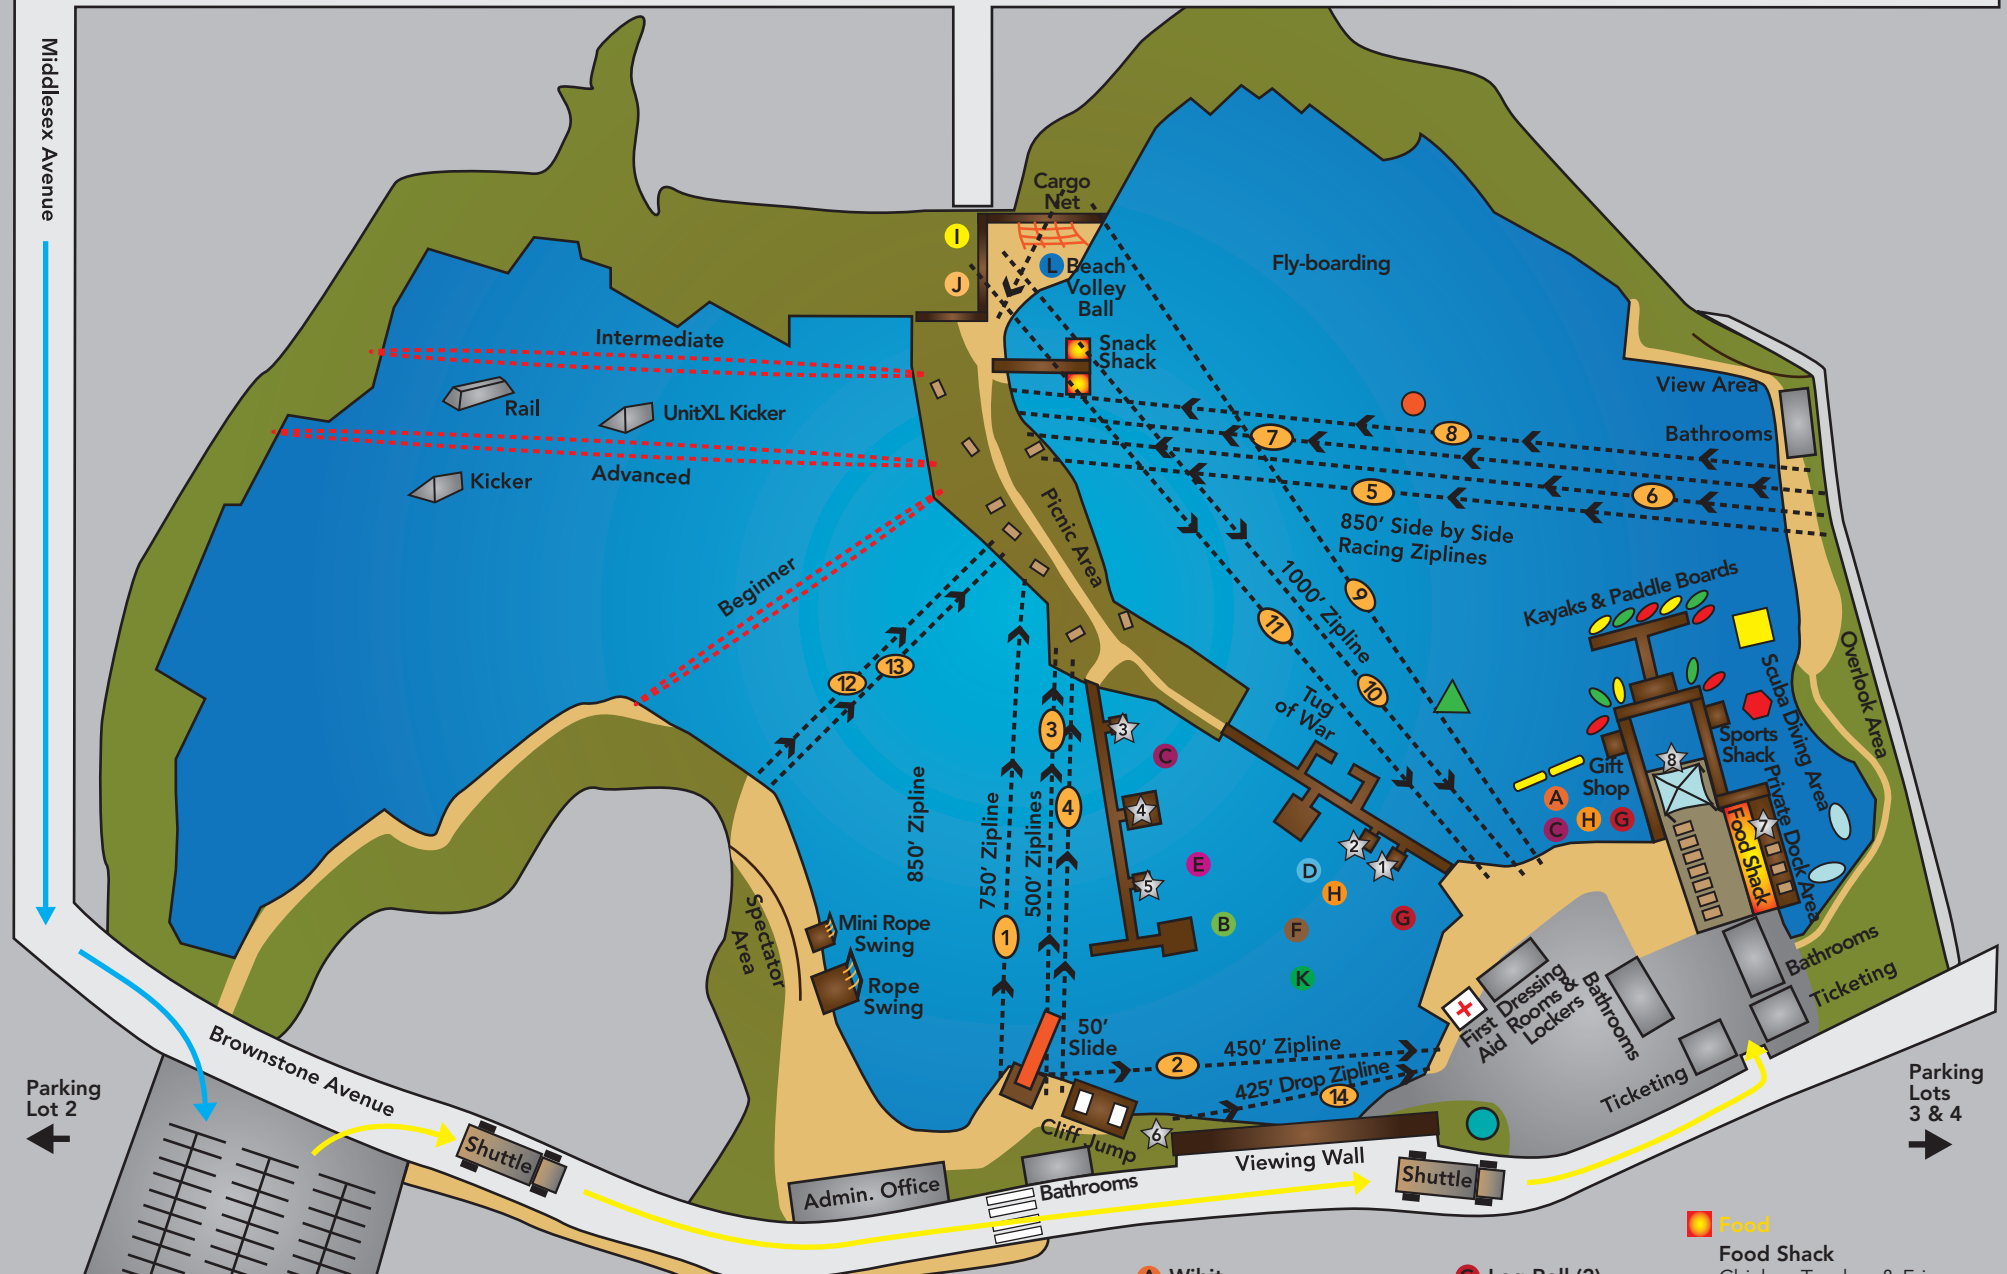

Main Street ←

Route 9 →

Middlesex Avenue ↓

- ★ Picnic Areas & Dock Rentals
- National Historic Landmark
- Zipline
- Wakeboard
- 12 & Under Area

- Scuba Discovery**
- Bus
  - ▲ Plane
  - Submerged Training Platform
  - Car
  - Boats

- A Wibit
- B Iceberg
- C Giant Trampoline
- D Giant Blob
- E Aquatic Climbing Slide
- F The Revolution

- G Log Roll (2)
- H The Rocket
- I Rock Climbing
- J Free Fall
- K Splash Mat
- L Beach Volley Ball

- Food**
- Food Shack**  
Chicken Tenders & Fries, Burgers & Dogs, Pulled Pork, Steak & Cheese, Dippin' Dots
- Pizza Shack**  
Brickoven Pizza, Monster Slushy, Candy, Waffles, Popcorn, Chips

Parking Lot 2 ←

Parking Lots 3 & 4 →