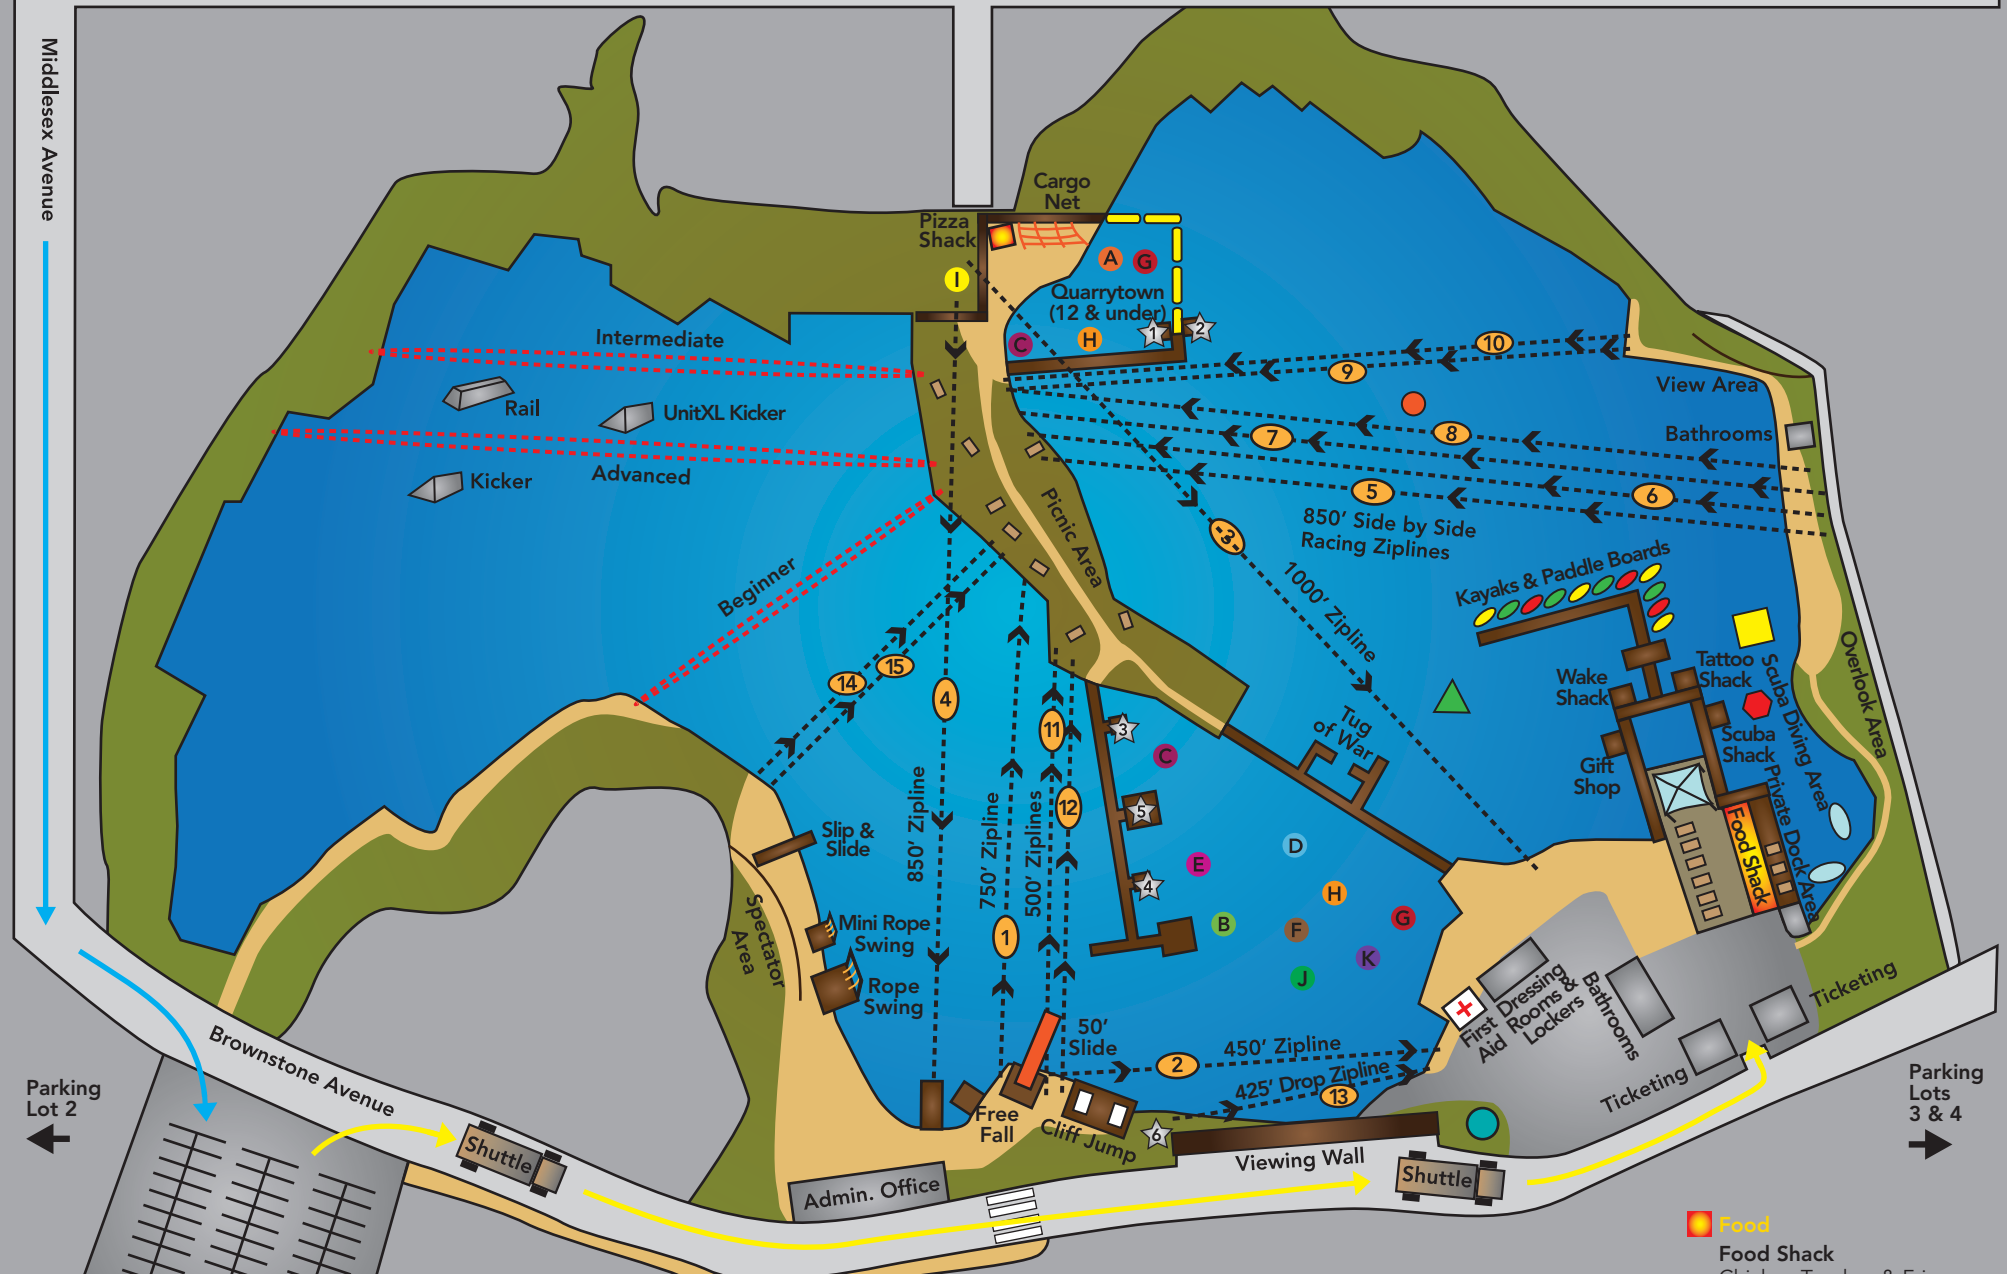

Main Street ←

Route 9 →

Middlesex Avenue ↓

- ★ Picnic Areas & Dock Rentals
- National Historic Landmark
- Zipline
- Wakeboard
- 12 & Under Area

- Scuba Discovery**
- Bus
 - ▲ Plane
 - Submerged Training Platform
 - Car
 - Boats

- A Wibit
- B Iceberg
- C Giant Trampoline
- D Giant Blob
- E Aquatic Climbing Slide

- F The Revolution
- G Log Roll (2)
- H The Rocket
- I Rock Climbing
- J Splash Mat

- Food**
- Food Shack**
Chicken Tenders & Fries, Burgers & Dogs, Pulled Pork, Steak & Cheese, Dippin' Dots
- Pizza Shack**
Brickoven Pizza, Monster Slushy, Candy, Waffles, Popcorn, Chips

Parking Lots 3 & 4 →