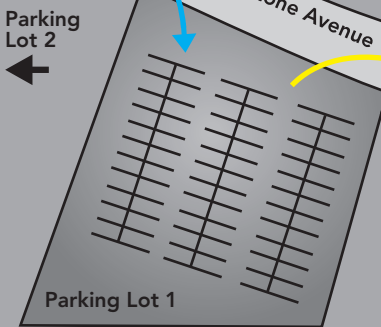

Main Street ←

Route 9 →

Middlesex Avenue ↓

- ★ Picnic Areas & Dock Rentals
- National Historic Landmark
- Zipline
- Wakeboard
- 12 & Under Area

- Scuba Discovery**
- Bus
 - ▲ Plane
 - Submerged Training Platform
 - Car
 - Boats

- A Wibit
- B Iceberg
- C Giant Trampoline
- D Giant Blob
- E Aquatic Climbing Slide

- F The Revolution
- G Log Roll (2)
- H The Rocket
- I Rock Climbing
- J Splash Mat

- Food**
- Food Shack**
Chicken Tenders & Fries, Burgers & Dogs, Pulled Pork, Steak & Cheese, Dippin' Dots
- Pizza Shack**
Brickoven Pizza, Monster Slushy, Candy, Waffles, Popcorn, Chips

Parking Lots 3 & 4 →